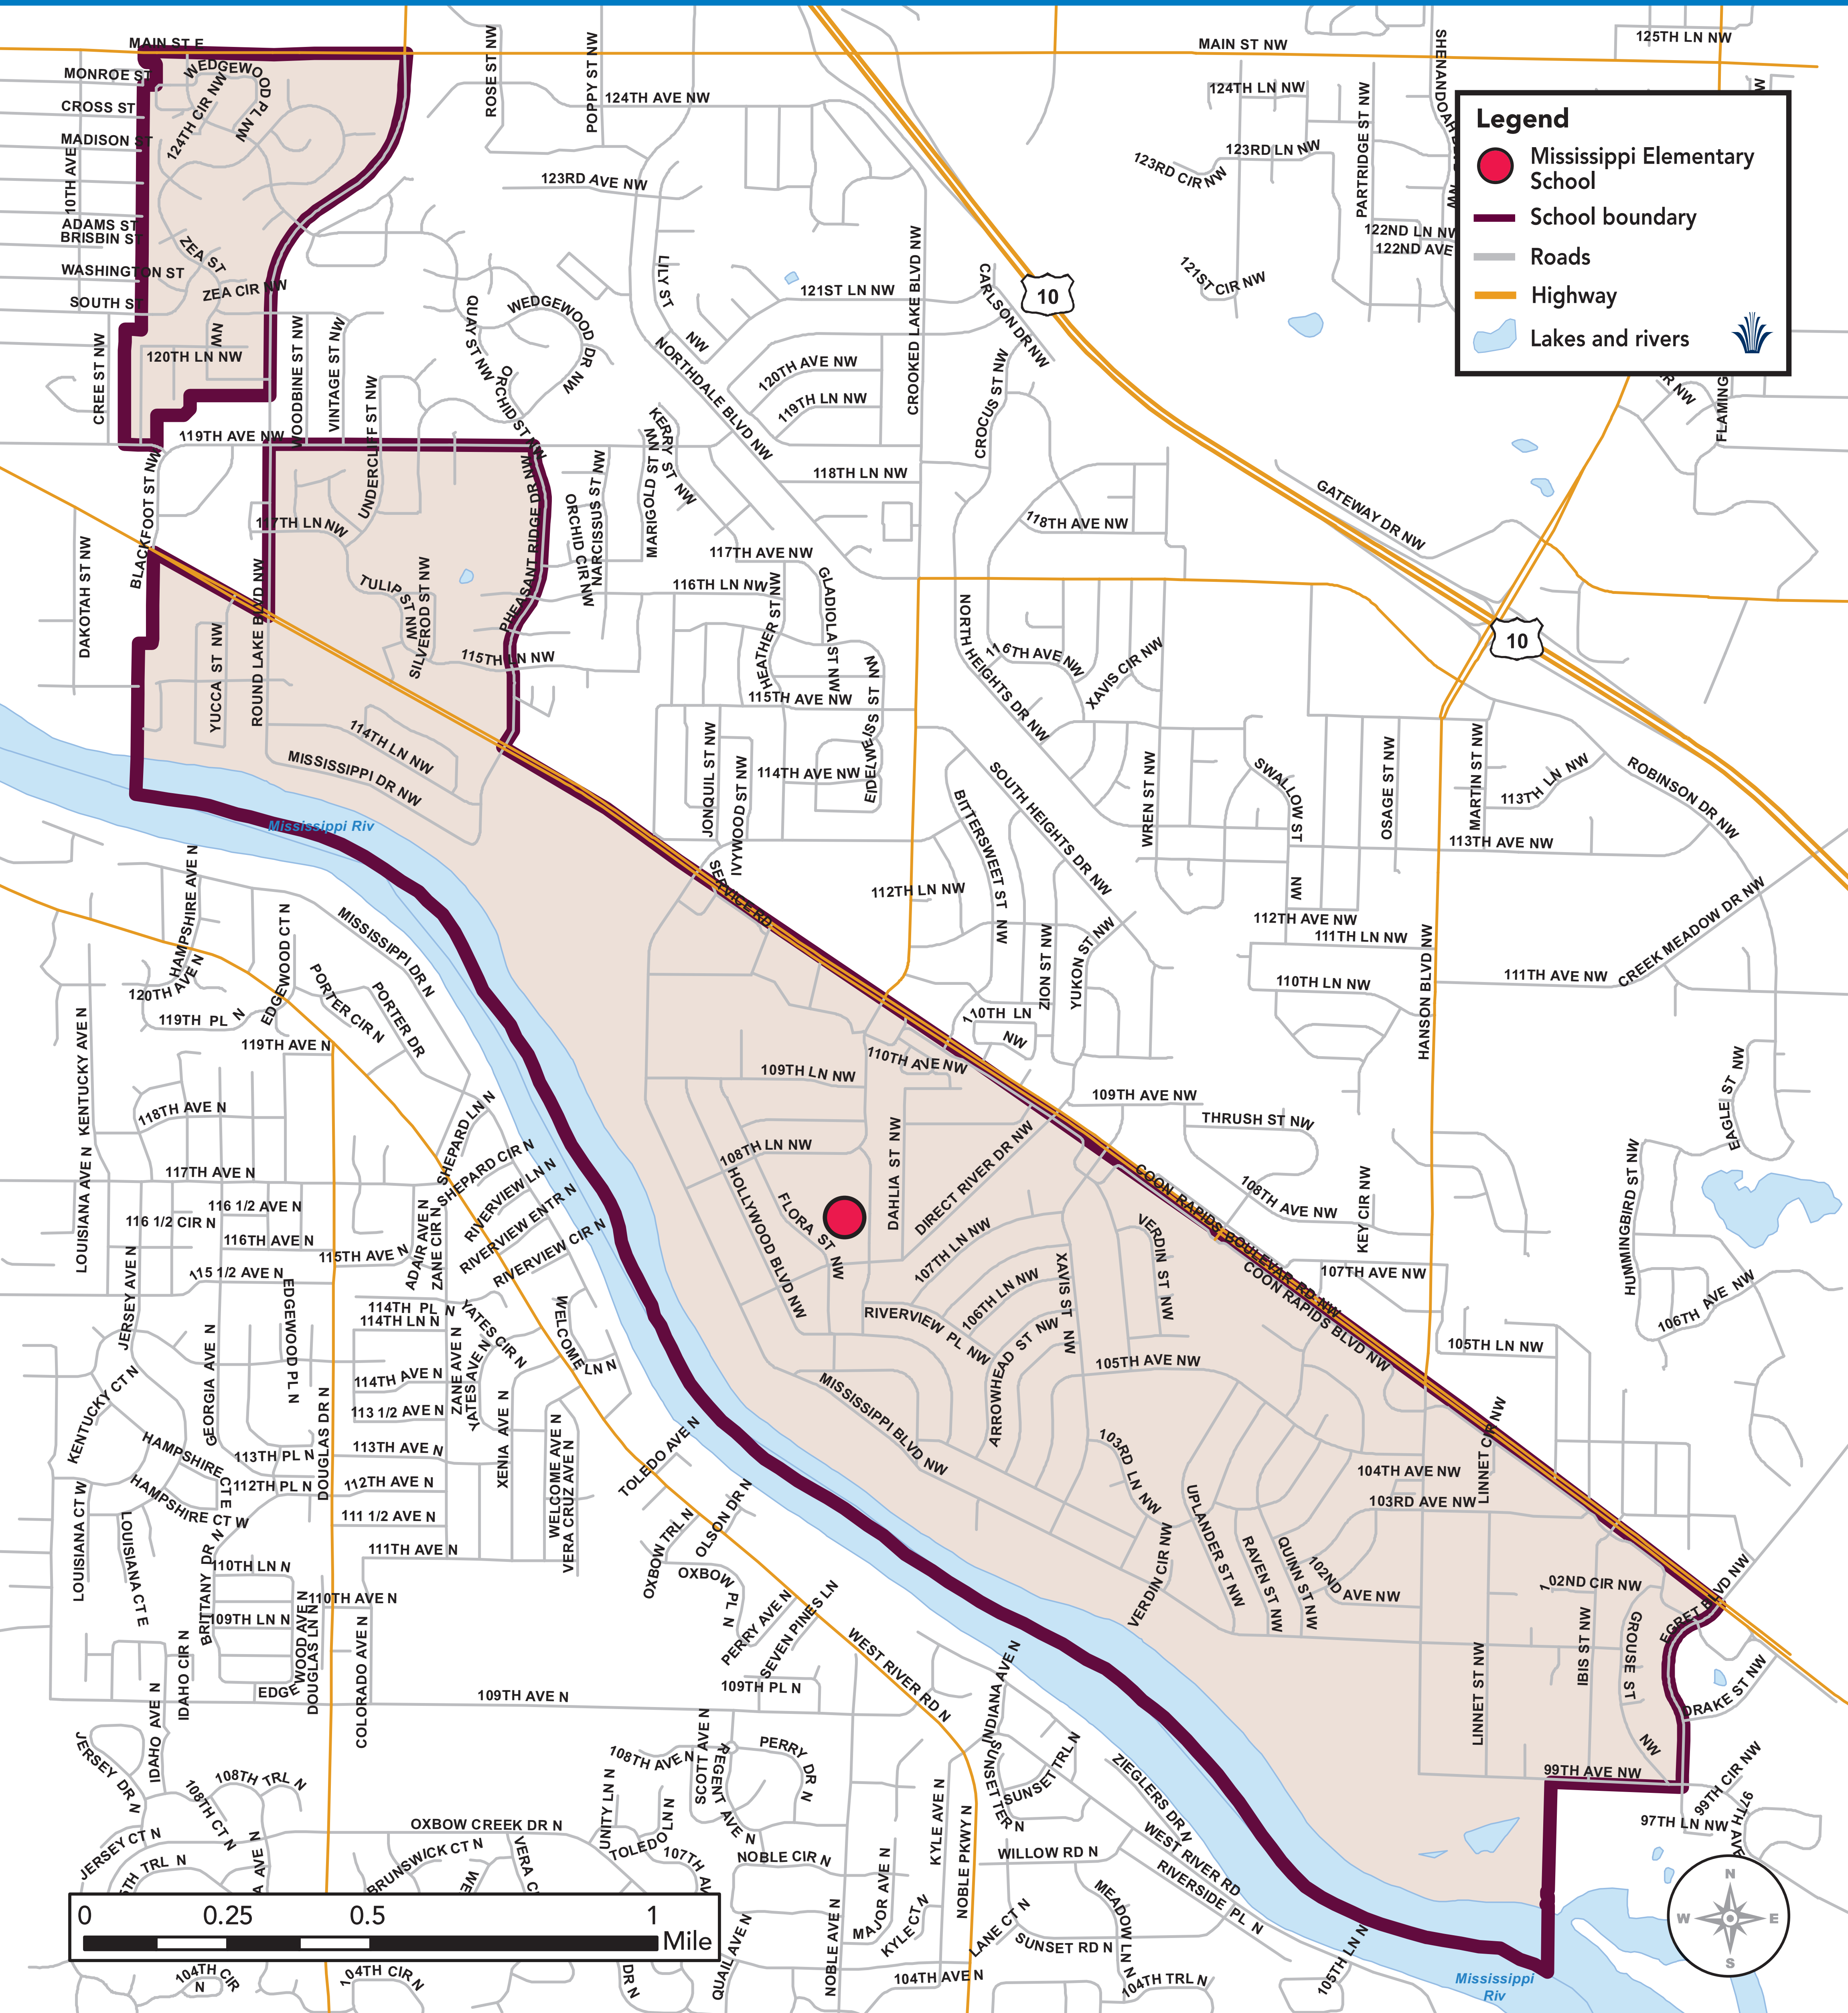

MISSISSIPPI ELEMENTARY SCHOOL

Enrollment area

September 2023

MISSISSIPPI ELEMENTARY SCHOOL
 10620 Direct River Dr. NW, Coon Rapids, MN 55433
 763-506-3500
ahschools.us/mississippi